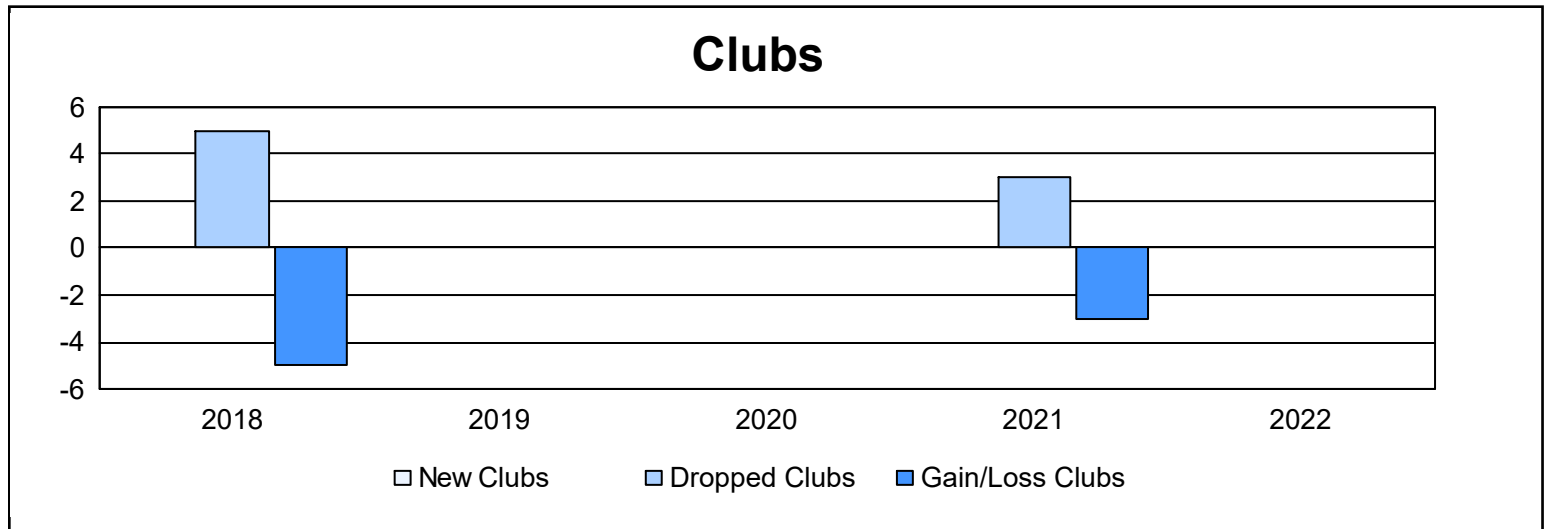

Year	New Clubs	Dropped Clubs	Gain/ Loss Clubs	New Members	Charter Members	Reinstate Members	Transfer Members	Total Member Added	Total Members Dropped	Gain/ Loss Members
2017-2018	0	5	-5	50	0	2	0	52	196	-144
2018-2019	0	0	0	68	0	20	2	90	60	30
2019-2020	0	0	0	37	0	4	1	42	70	-28
2020-2021	0	3	-3	25	0	25	0	50	119	-69
2021-2022	0	0	0	49	2	52	1	104	77	27
<b>Average</b>	<b>0</b>	<b>2</b>	<b>-2</b>	<b>46</b>	<b>0</b>	<b>21</b>	<b>1</b>	<b>68</b>	<b>104</b>	<b>-37</b>

### Membership Composition June 2022 Cumulative