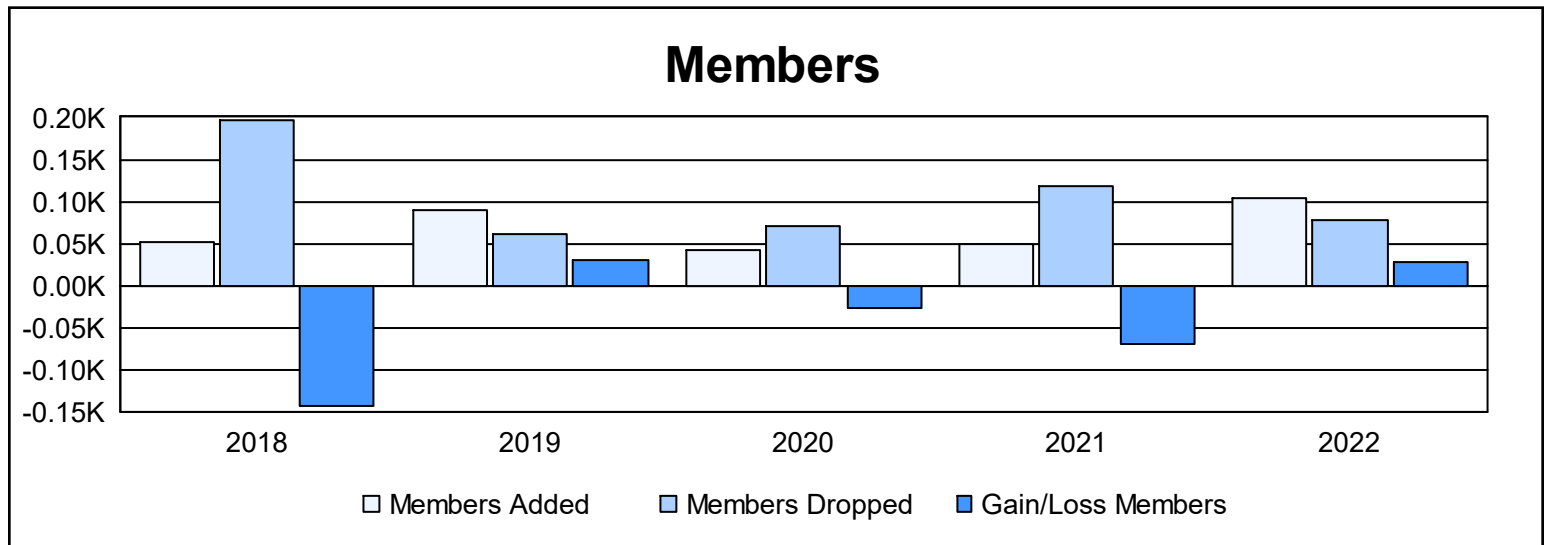

Year	New Clubs	Dropped Clubs	Gain/ Loss Clubs	New Members	Charter Members	Reinstate Members	Transfer Members	Total Member Added	Total Members Dropped	Gain/ Loss Members
2017-2018	0	5	-5	50	0	2	0	52	196	-144
2018-2019	0	0	0	68	0	20	2	90	60	30
2019-2020	0	0	0	37	0	4	1	42	70	-28
2020-2021	0	3	-3	25	0	25	0	50	119	-69
2021-2022	0	0	0	49	2	52	1	104	77	27
<b>Average</b>	<b>0</b>	<b>2</b>	<b>-2</b>	<b>46</b>	<b>0</b>	<b>21</b>	<b>1</b>	<b>68</b>	<b>104</b>	<b>-37</b>

### Membership Composition June 2022 Cumulative